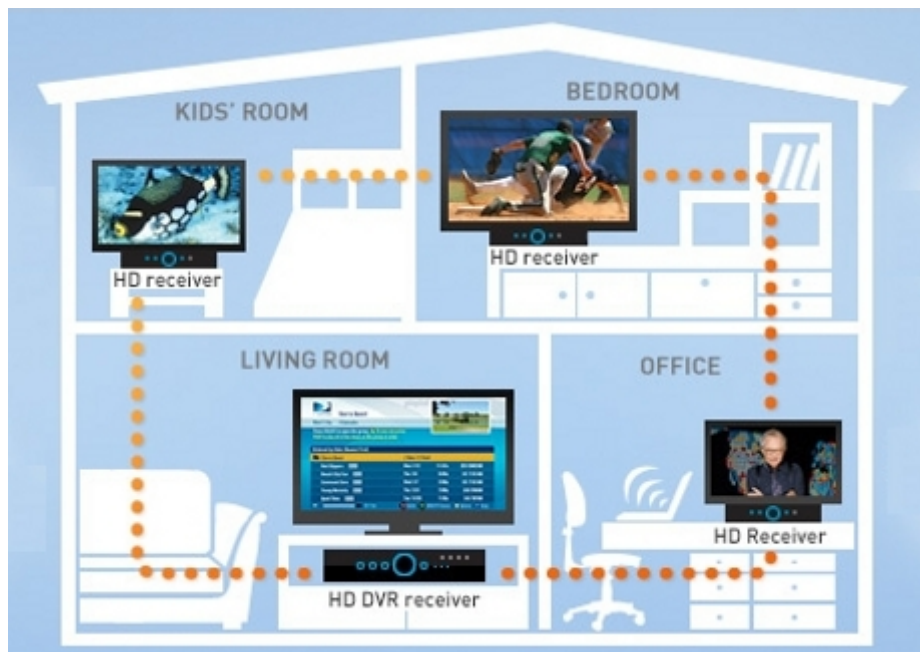

direct tv dvr installation video

Download direct tv dvr installation video

To fully enjoy Direct DVR ready package you need the following. be a Direct medium or Direct+ customer. have a Full HD or HD ready TV to benefit from HD quality programs

Installation caméra de surveillance. Installation caméra de surveillance à distance. Depuis votre iphone ou ipad, accéder en direct à votre.

DIRECTV Deals; NFL SUNDAY TICKET; Programming; Free Installation; DIRECTV Pricing; DIRECTV DVR; DIRECTV HD; DIRECTV vs Cable; DIRECTV vs DISH; DIRECTV FAQ; DIRECTV CINEMA

Tutoriel : mode d'emploi d'un enregistreur de vidéo surveillance. Guide de démarrage facile. La vidéo surveillance est devenu un équipement de plus en plus.

Even though a Direct TV installer will typically hook all of the components of the DVR to the Direct TV system when he does the installation of the system, this does.

Hooking up a VCR to DirecTV requires using a standard RF or coaxial input connection to send a signal from the satellite receiver into the VCR or DVD.

DirecTV Installation. Part of the series: Direct TV Installation. A DirecTV dish must be installed by a professional to get the best reception, and it usually.