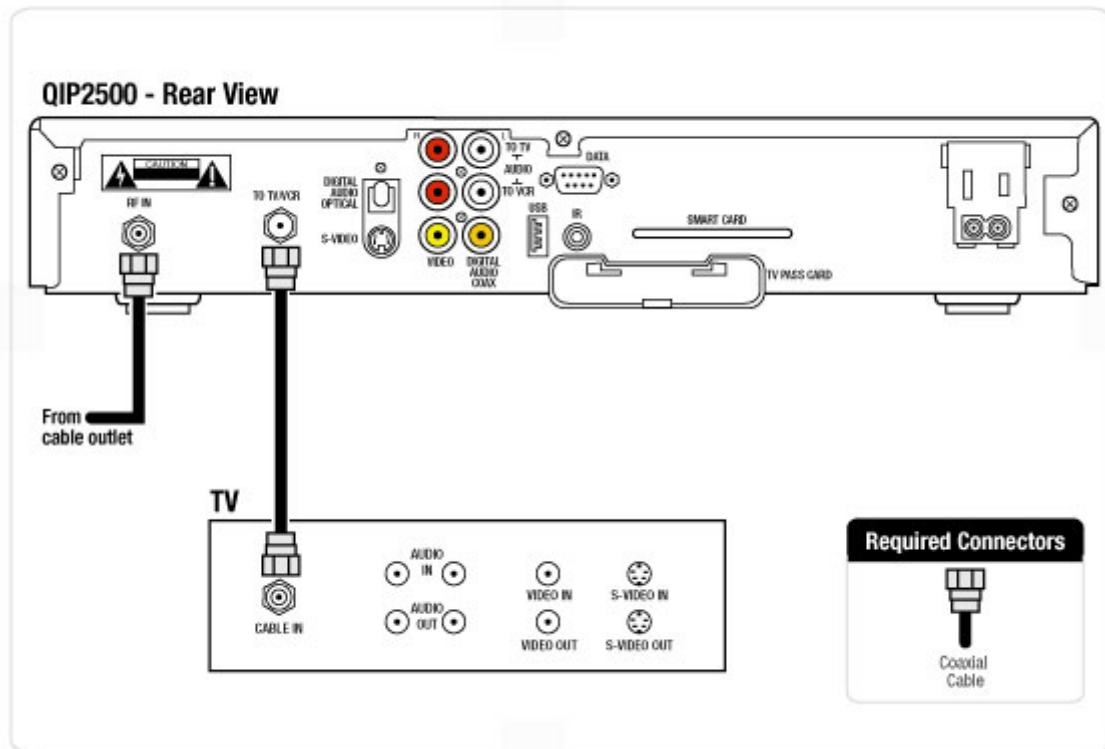

direct tv dvr installation video

Download direct tv dvr installation video

To fully enjoy Direct DVR ready package you need the following. be a Direct medium or Direct+ customer. have a Full HD or HD ready TV to benefit from HD quality programs

Installation caméra de surveillance. Installation caméra de surveillance à distance. Depuis votre iphone ou ipad, accéder en direct à votre.

DIRECTV Deals; NFL SUNDAY TICKET; Programming; Free Installation; DIRECTV Pricing; DIRECTV DVR; DIRECTV HD; DIRECTV vs Cable; DIRECTV vs DISH; DIRECTV FAQ; DIRECTV CINEMA

Tutoriel : mode d'emploi d'un enregistreur de vidéo surveillance. Guide de démarrage facile. La vidéo surveillance est devenu un équipement de plus en plus.

Even though a Direct TV installer will typically hook all of the components of the DVR to the Direct TV system when he does the installation of the system, this does.